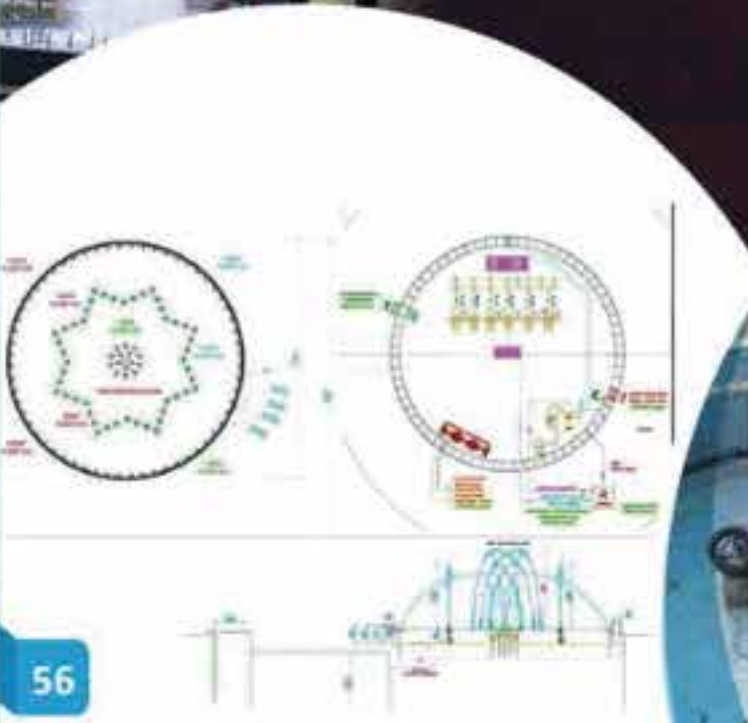

PROJE / PROJECT

TURKMENISTAN CHILDREN
SHOPPING CENTER