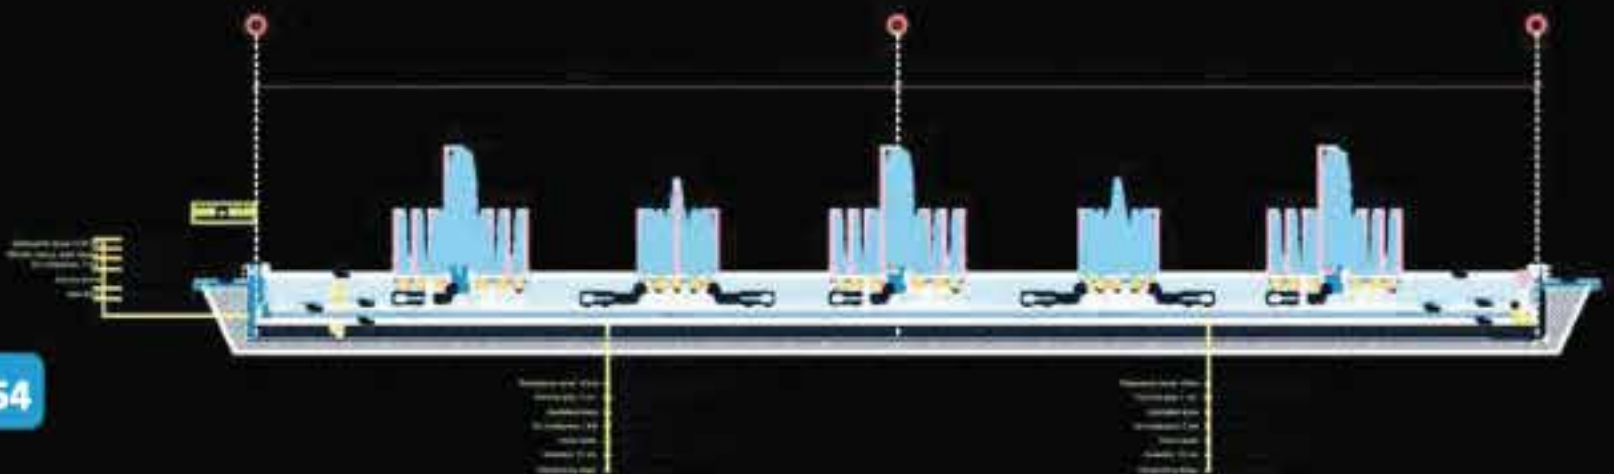

PROJE / PROJECT

AŞGABAT HAVALİMANI VIP TERMİNAL
ASHGABAT AIRPORT VIP TERMINAL

PROJE / PROJECT

TURKMENISTAN HAVALIMANI ANA TERMINAL HAVUZLAR
TURKMENISTAN AIRPORT MAIN TERMINAL FOUNTAINS

ASHGABAT AIRPORT
MAIN TERMINAL