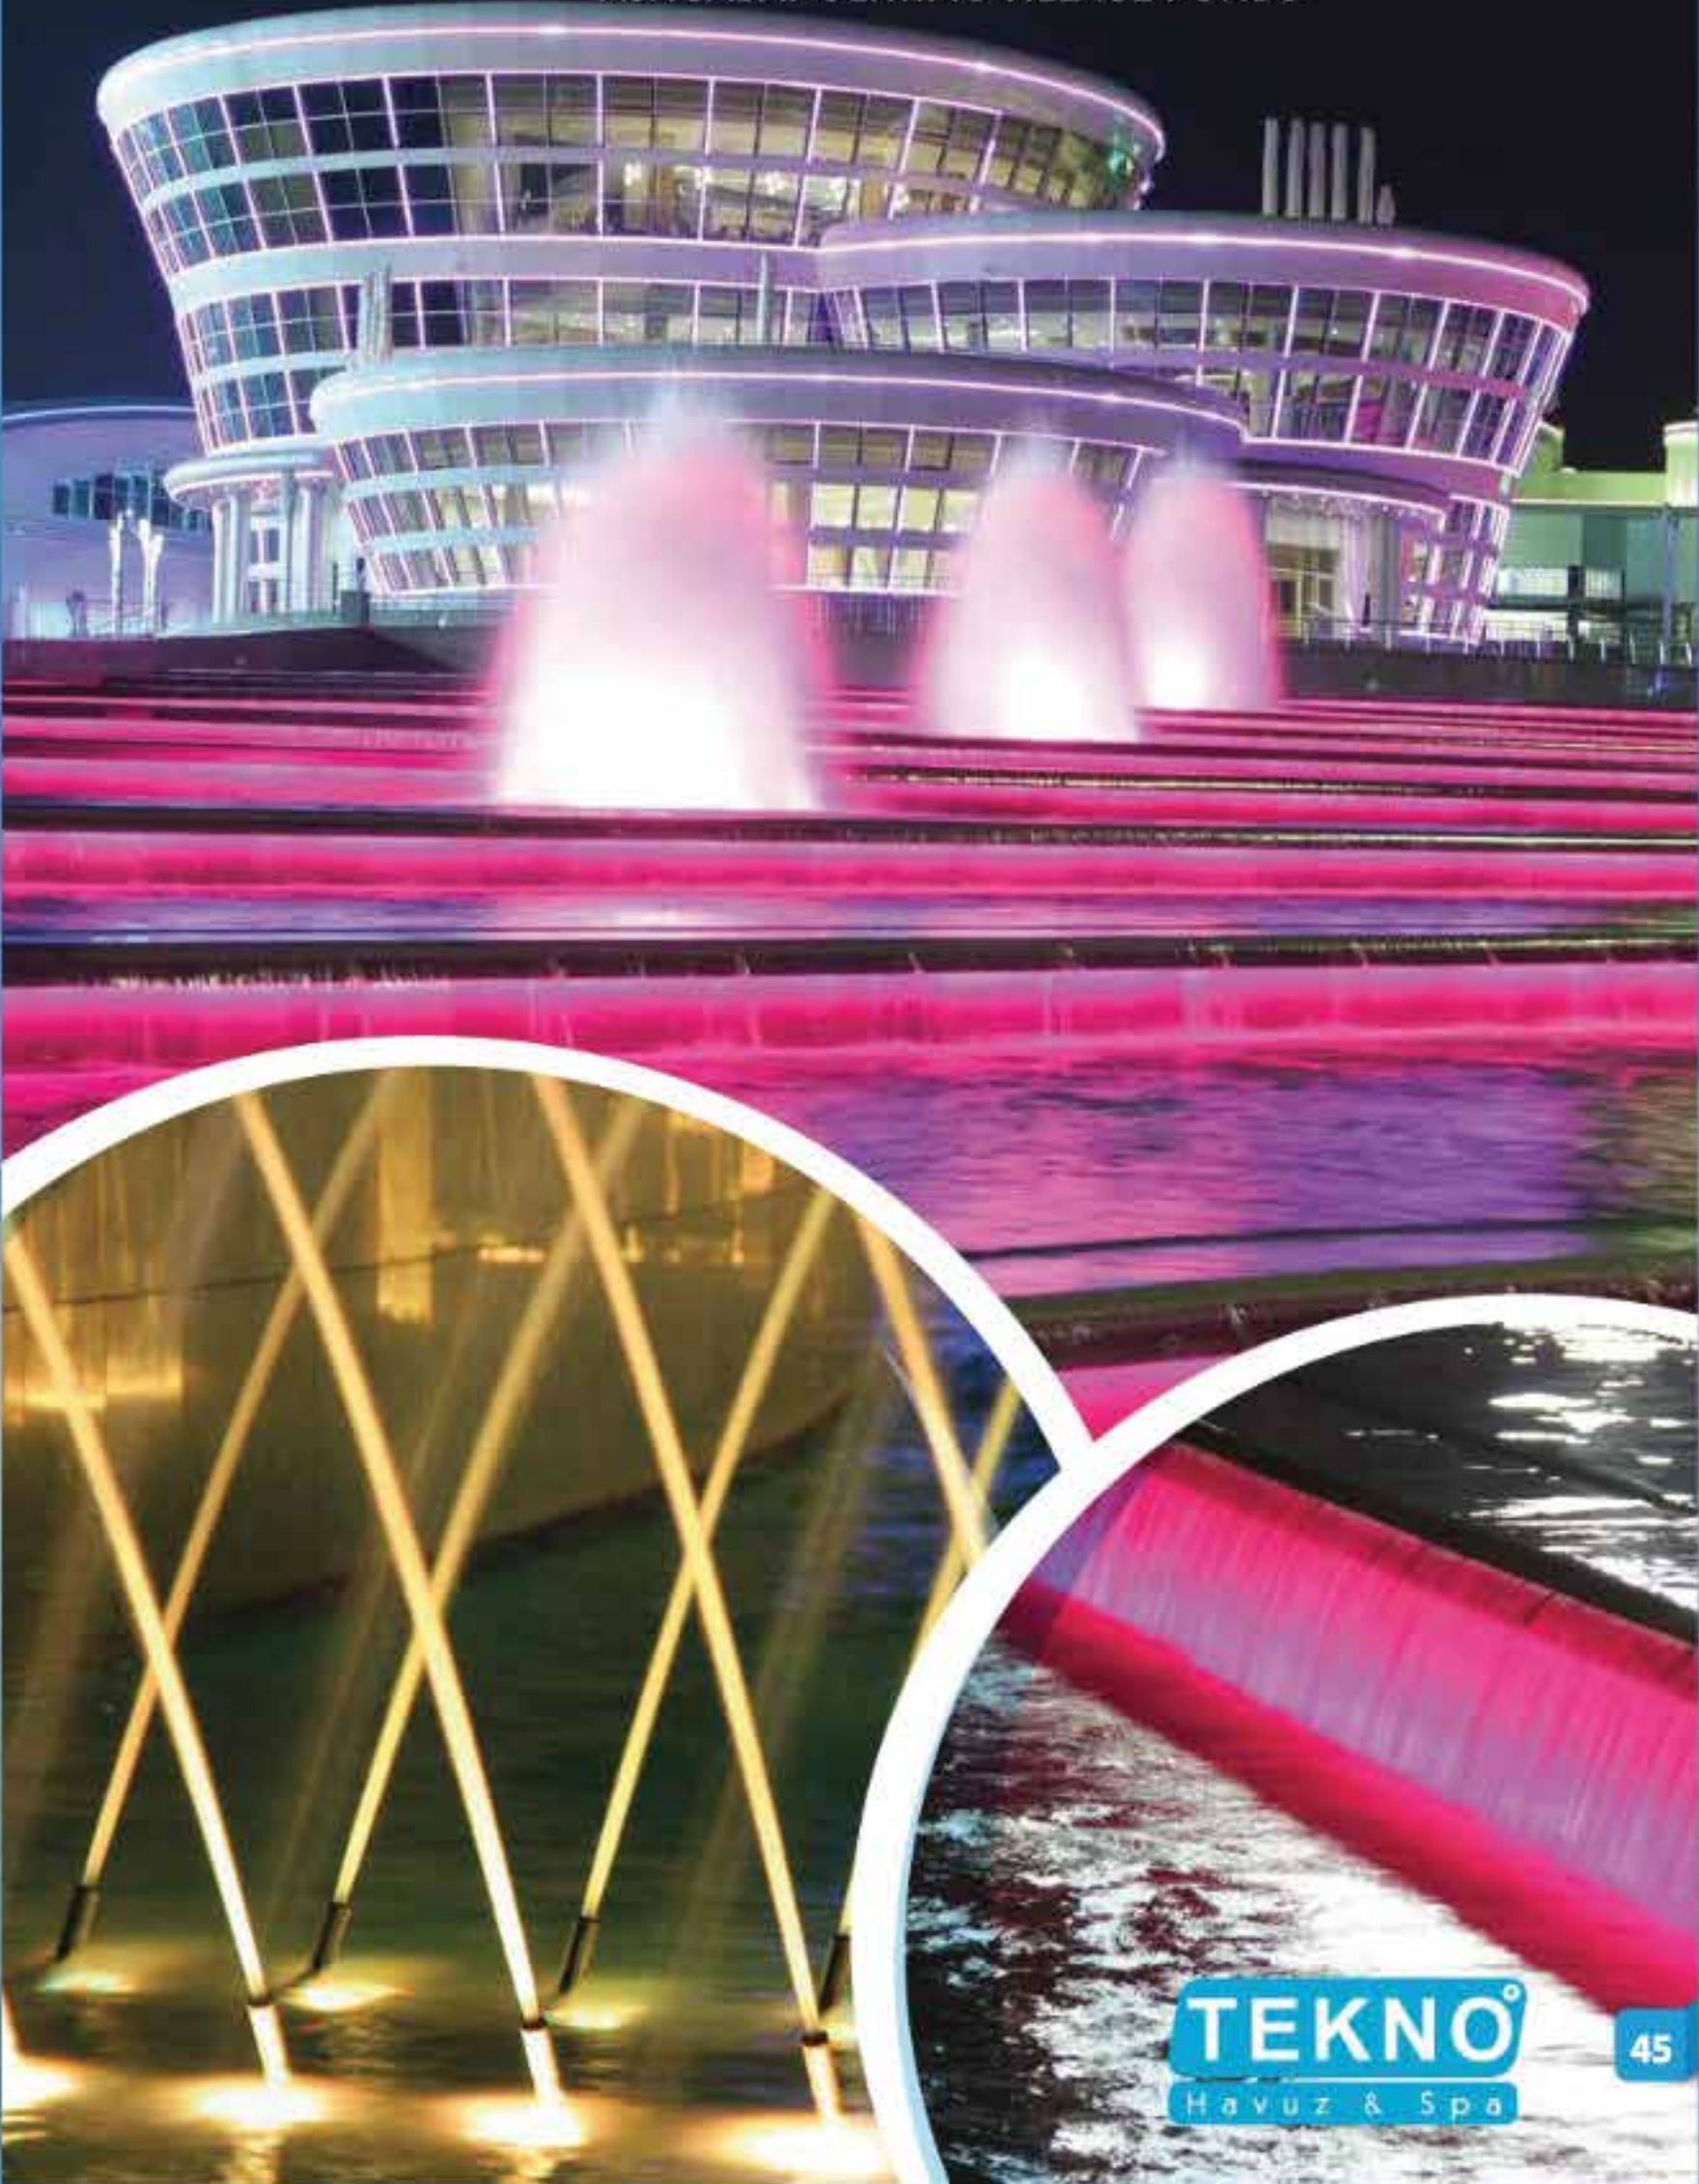

PROJE / PROJECT

AŞGABAT OLİMPİYAT KÖYÜ GÖELTLER
ASHGABAT OLYMPIC VILLAGE PONDS