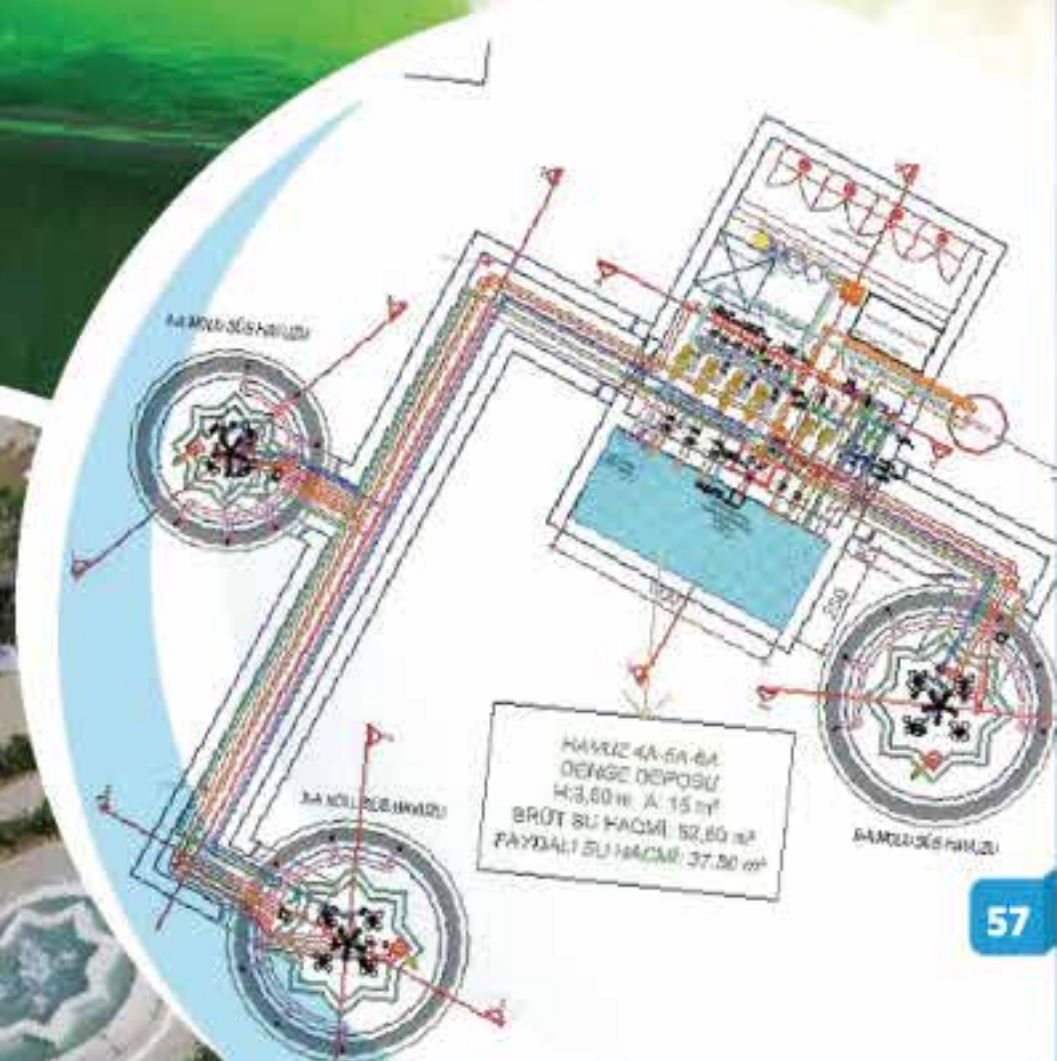

PROJE / PROJECT

AŞGABAT HAVALİMANI VIP TERMİNAL
ASHGABAT AIRPORT VIP TERMINAL

PROJE / PROJECT

TURKMENISTAN HAVALIMANI ANA TERMINAL HAVUZLAR
TURKMENISTAN AIRPORT MAIN TERMINAL FOUNTAINS

ASHGABAT AIRPORT
MAIN TERMINAL

PROJE / PROJECT

TURKMENISTAN HAVALIMANI ANA TERMINAL
TURKMENISTAN AIRPORT MAIN TERMINAL

PROJE / PROJECT

TURKMENISTAN CHILDREN
SHOPPING CENTER

PROJE / PROJECT

AWAZA KONGRE MERKEZI
AWAZA CONGRESS CENTER

AWAZA KONGRESSLER MERKEZI

HAYAT KA-5A-6A
DENGE DEPOSU
K:3,60 W: A: 15 m²
BROT SU HACMI: 52,60 m²
PAYDALI SU HACMI: 37,30 m²

PROJE / PROJECT

RIXOS HOTEL ESKISEHIR

PROJE / PROJECT

YADIGARLIK ANITI / YADIGARLIK MONUMENT

PROJE / PROJECT