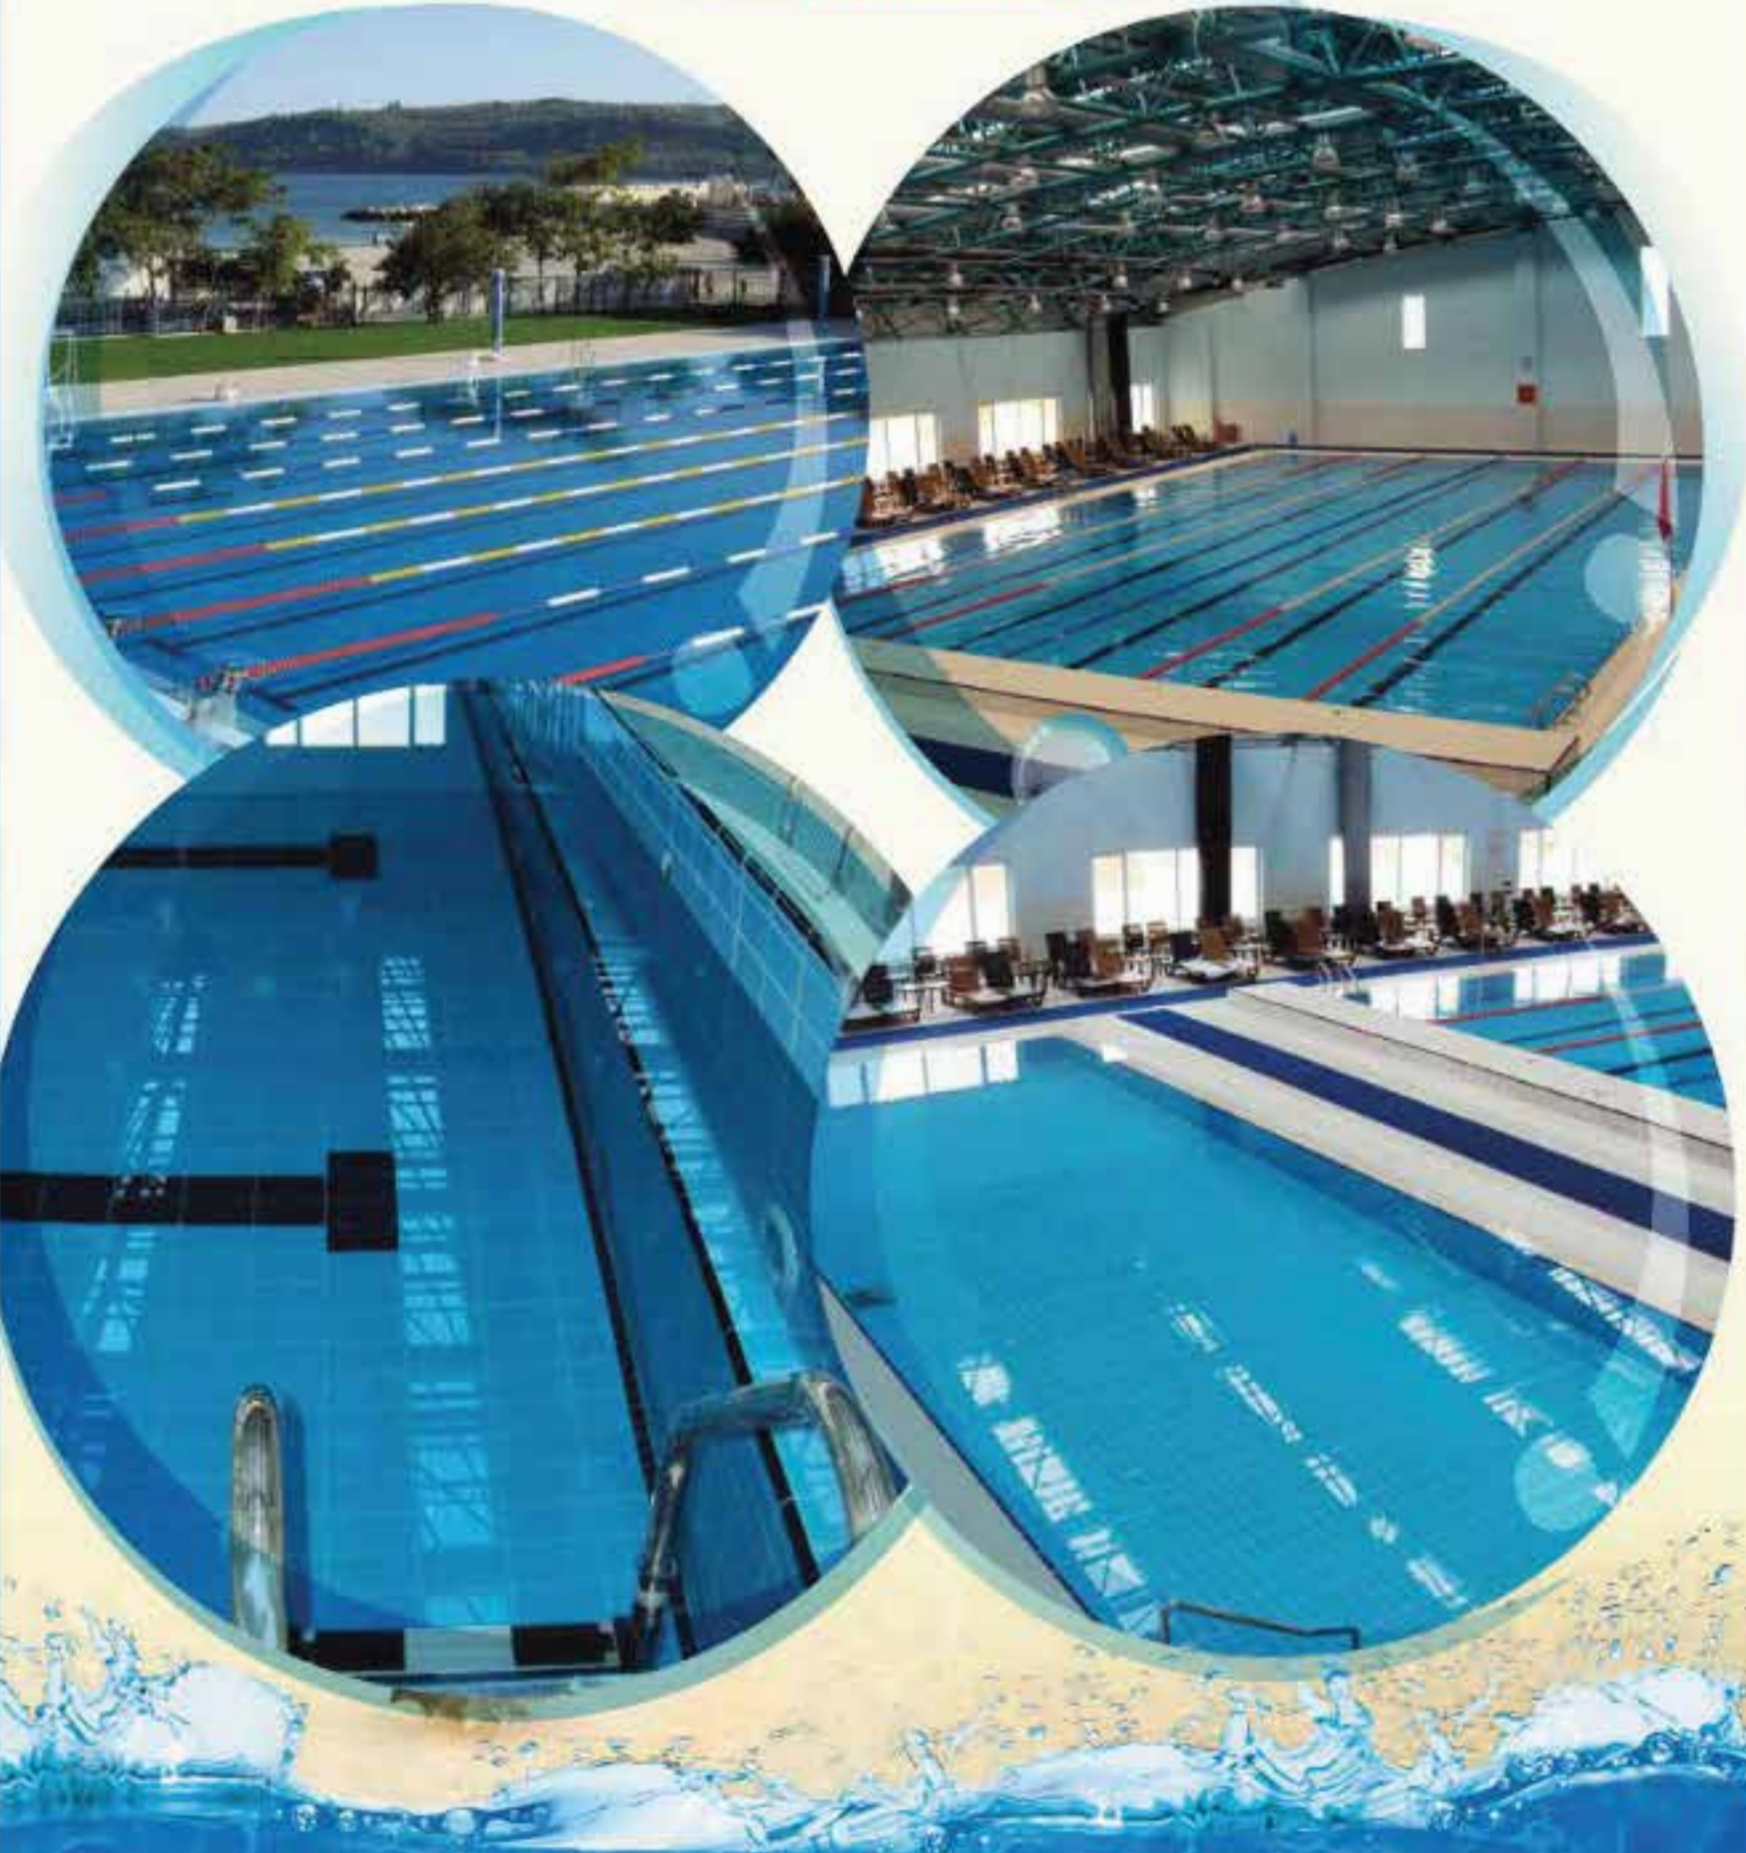

OLİMPİK HAVUZ
OLYMPIC SWIMMING POOL